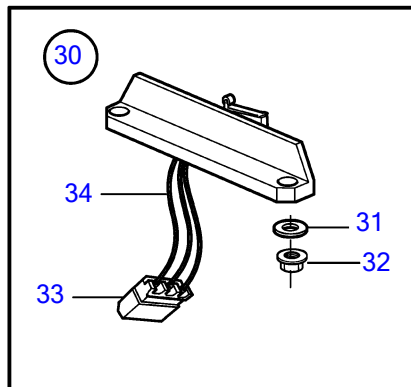

D4-180I-B, D4-180I-C, D4-180I-D, D4-180I-E, D4-210A-A, D4-210I-A, D4-210I-B, D4-225I-B, D4-225A-C, D4-225A-D, D4-225I-C, D4-225I-D, D4-260A-A, D4-260A-B, D4-260A-C, D4-260A-D, D4-260D-B, D4-260D-C, D4-260D-D, D4-260I-A, D4-260I-B, D4-260I-C, D4-260I-D, D4-300A-A, D4-300A-C, D4-300A-D, D4-300D-A, D4-300D-C, D4-300I-A, D4-300I-C, D4-300I-D, D4-225A-E, D4-225I-E, D4-260A-E, D4-260D-E, D4-260I-E, D4-300A-E, D4-300D-E, D4-300D-D, D4-300I-E

REF	PART NO.	QTY	DESCRIPTION	SEE SEC.	NOTES
1	3819900	1	Control, black • Bulletin P-28-4-13	P-28-4-13-EN	For twin installation., Black., With neutralswitch. New Electronic Controls for EVC Engines
1	3819902	1	Control, stainless • Bulletin P-28-4-13	P-28-4-13-EN	For twin installation., Stainless., With neutralswitch. New Electronic Controls for EVC Engines
2		1	• Housing		
3	3581674	1	• Gasket		
4		1	• Plate		
5	3581666	2	• Friction washer		
6		2	• Disc		
7		2	• Spring		
8		2	• Guide lug		
9		2	• Spacer ring		
10	3581676	2	• Ring		
11	(3581668)	2	• Gear		Obsolete part
12	1336385	2	• Potentiometer		
13		4	• Washer		
14	3581678	2	• Screw		
15	3581680	2	• Nut		
16		2	• Washer		
17	3581681	2	• Screw		
18		2	• Shift lever		
19	3581675	2	• Ball		
20	(3581673)	2	• Bearing		Obsolete part
21		2	• Washer		
22		2	• Disc spring		
23		2	• Washer		
24		2	• Adjusting screw		
25	3581686	4	• Nut		
26	3584000	2	• Decal		Volvo Penta
	3581669	2	• Decal		EDC
27		4	• Stud		
28	3582830	2	• Plug		Plastic, For 874663
		2	• Plug		Stainless., For 874813
29		4	• Washer		
30	3819903	2	• Microswitch		
31		4	• • Washer		
32		4	• • Nut		
33		X	• • Insulator		See group 30
34		X	• • Cable		See group 30
35	21256757	1	Cable kit		