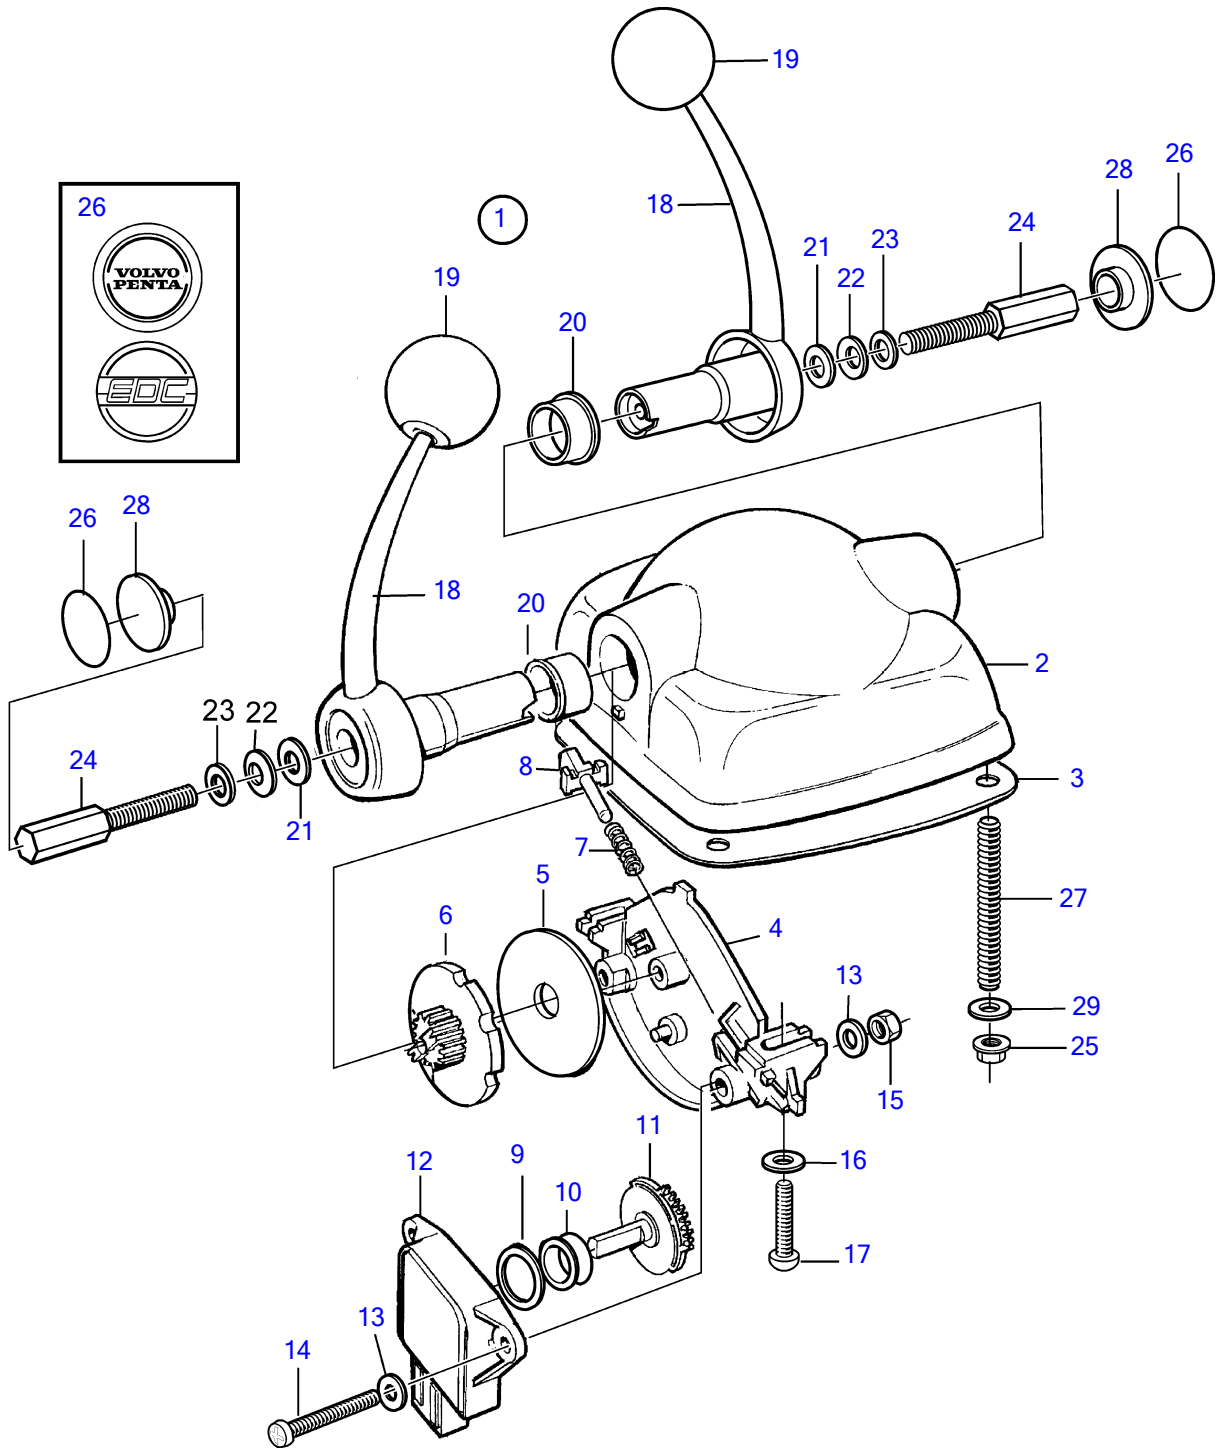

26372

D4-180I-B, D4-180I-C, D4-180I-D, D4-180I-E, D4-210A-A, D4-210I-A, D4-210I-B, D4-225I-B, D4-225A-C, D4-225A-D, D4-225I-C, D4-225I-D, D4-260A-A, D4-260A-B, D4-260A-C, D4-260A-D, D4-260D-B, D4-260D-C, D4-260D-D, D4-260I-A, D4-260I-B, D4-260I-C, D4-260I-D, D4-300A-A, D4-300A-C, D4-300A-D, D4-300D-A, D4-300D-C, D4-300I-A, D4-300I-C, D4-300I-D, D4-225A-E, D4-225I-E, D4-260A-E, D4-260D-E, D4-260I-E, D4-300A-E, D4-300D-E, D4-300D-D, D4-300I-E

REF	PART NO.	QTY	DESCRIPTION	SEE SEC.	NOTES
1	3819900	1	Control, black • Bulletin P-28-4-13	P-28-4-13-EN	For twin installation., Black., With neutralswitch. New Electronic Controls for EVC Engines
1	3819902	1	Control, stainless • Bulletin P-28-4-13	P-28-4-13-EN	For twin installation., Stainless., With neutralswitch. New Electronic Controls for EVC Engines
2		1	• Housing		
3	3581674	1	• Gasket		
4		1	• Plate		
5	3581666	2	• Friction washer		
6		2	• Disc		
7		2	• Spring		
8		2	• Guide lug		
9		2	• Spacer ring		
10	3581676	2	• Ring		
11	(3581668)	2	• Gear		Obsolete part
12	1336385	2	• Potentiometer		
13		4	• Washer		
14	3581678	2	• Screw		
15	3581680	2	• Nut		
16		2	• Washer		
17	3581681	2	• Screw		
18		2	• Shift lever		
19	3581675	2	• Ball		
20	(3581673)	2	• Bearing		Obsolete part
21		2	• Washer		
22		2	• Disc spring		
23		2	• Washer		
24		2	• Adjusting screw		
25	3581686	4	• Nut		
26	3584000	2	• Decal		Volvo Penta
	3581669	2	• Decal		EDC
27		4	• Stud		
28	3582830	2	• Plug		Plastic, For 874663
		2	• Plug		Stainless., For 874813
29		4	• Washer		
30	3819903	2	• Microswitch		
31		4	• • Washer		
32		4	• • Nut		
33		X	• • Insulator		See group 30
34		X	• • Cable		See group 30
35	21256757	1	Cable kit		