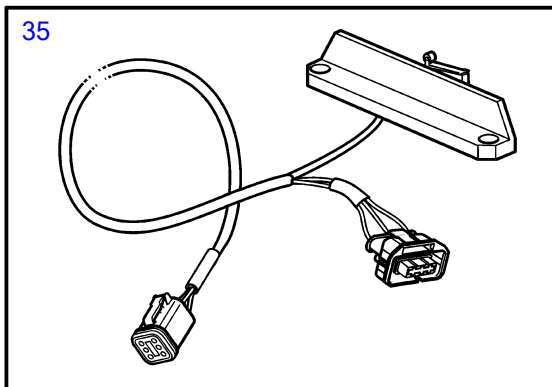

D4-180I-B, D4-180I-C, D4-180I-D, D4-180I-E, D4-210A-A, D4-210I-A, D4-210I-B, D4-225I-B, D4-225A-C, D4-225A-D, D4-225I-C, D4-225I-D, D4-260A-A, D4-260A-B, D4-260A-C, D4-260A-D, D4-260D-B, D4-260D-C, D4-260D-D, D4-260I-A, D4-260I-B, D4-260I-C, D4-260I-D, D4-300A-A, D4-300A-C, D4-300A-D, D4-300D-A, D4-300D-C, D4-300I-A, D4-300I-C, D4-300I-D, D4-225A-E, D4-225I-E, D4-260A-E, D4-260D-E, D4-260I-E, D4-300A-E, D4-300D-E, D4-300D-D, D4-300I-E

REF	PART NO.	QTY	DESCRIPTION	SEE SEC.	NOTES
1	3819900	1	Control, black • Bulletin P-28-4-13	P-28-4-13-EN	For twin installation., Black., With neutralswitch. New Electronic Controls for EVC Engines
1	3819902	1	Control, stainless • Bulletin P-28-4-13	P-28-4-13-EN	For twin installation., Stainless., With neutralswitch. New Electronic Controls for EVC Engines
2		1	• Housing		
3	3581674	1	• Gasket		
4		1	• Plate		
5	3581666	2	• Friction washer		
6		2	• Disc		
7		2	• Spring		
8		2	• Guide lug		
9		2	• Spacer ring		
10	3581676	2	• Ring		
11	(3581668)	2	• Gear		Obsolete part
12	1336385	2	• Potentiometer		
13		4	• Washer		
14	3581678	2	• Screw		
15	3581680	2	• Nut		
16		2	• Washer		
17	3581681	2	• Screw		
18		2	• Shift lever		
19	3581675	2	• Ball		
20	(3581673)	2	• Bearing		Obsolete part
21		2	• Washer		
22		2	• Disc spring		
23		2	• Washer		
24		2	• Adjusting screw		
25	3581686	4	• Nut		
26	3584000	2	• Decal		Volvo Penta
	3581669	2	• Decal		EDC
27		4	• Stud		
28	3582830	2	• Plug		Plastic, For 874663
		2	• Plug		Stainless., For 874813
29		4	• Washer		
30	3819903	2	• Microswitch		
31		4	• • Washer		
32		4	• • Nut		
33		X	• • Insulator		See group 30
34		X	• • Cable		See group 30
35	21256757	1	Cable kit		